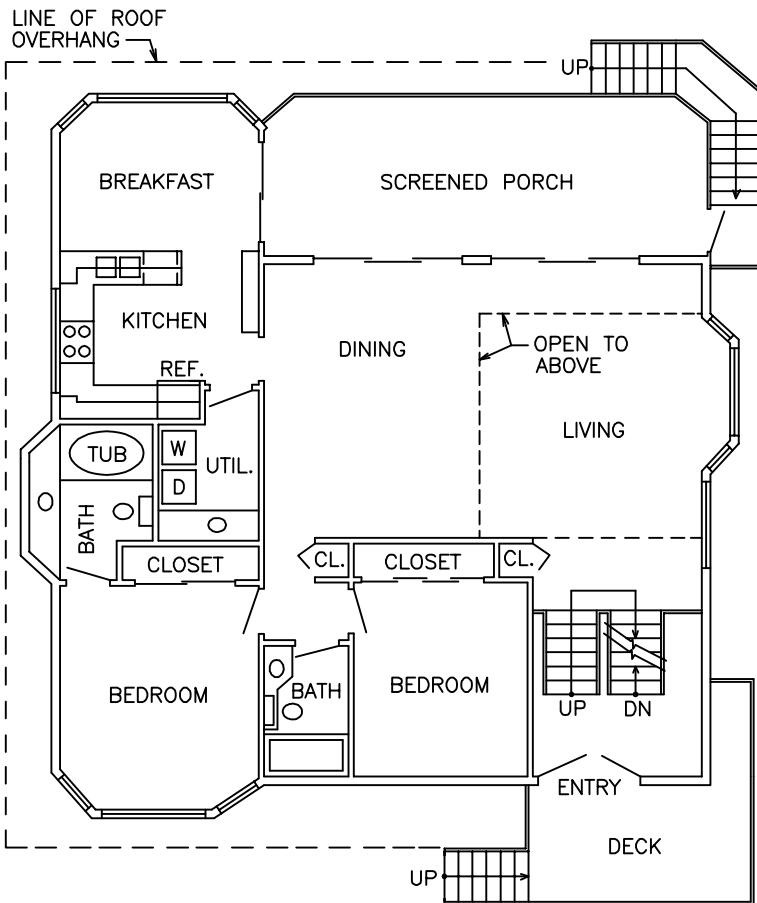

SECOND FLOOR

THIRD LEVEL

FIRST FLOOR

UNIT 4

APPROX. SQ. FT.	
LIVING AREA	2054
NON-LIVING AREA	+400
TOTAL	2454

Approximate Scale: 1" = 12'

(4 Units)
BOUGAINVILLEA-018